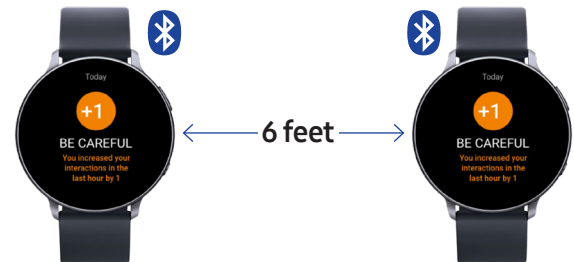

### Empower

Outfit your team with smartwatches that take the guesswork out of social distancing.

## Solution at a glance

- **Samsung wearable** preconfigured with custom app
- **Direct wearable to wearable proximity monitor** – no new infrastructure needed
- **Configurable alerts:**
  - One person interaction
  - Crowd interaction alert
- **Ability to trace interactions:** in case of infection
- **Reporting:**
  - **Reminder to sanitize:** help prevent spread of virus
  - **Customizable and expandable** to other health and well being positive reinforcement